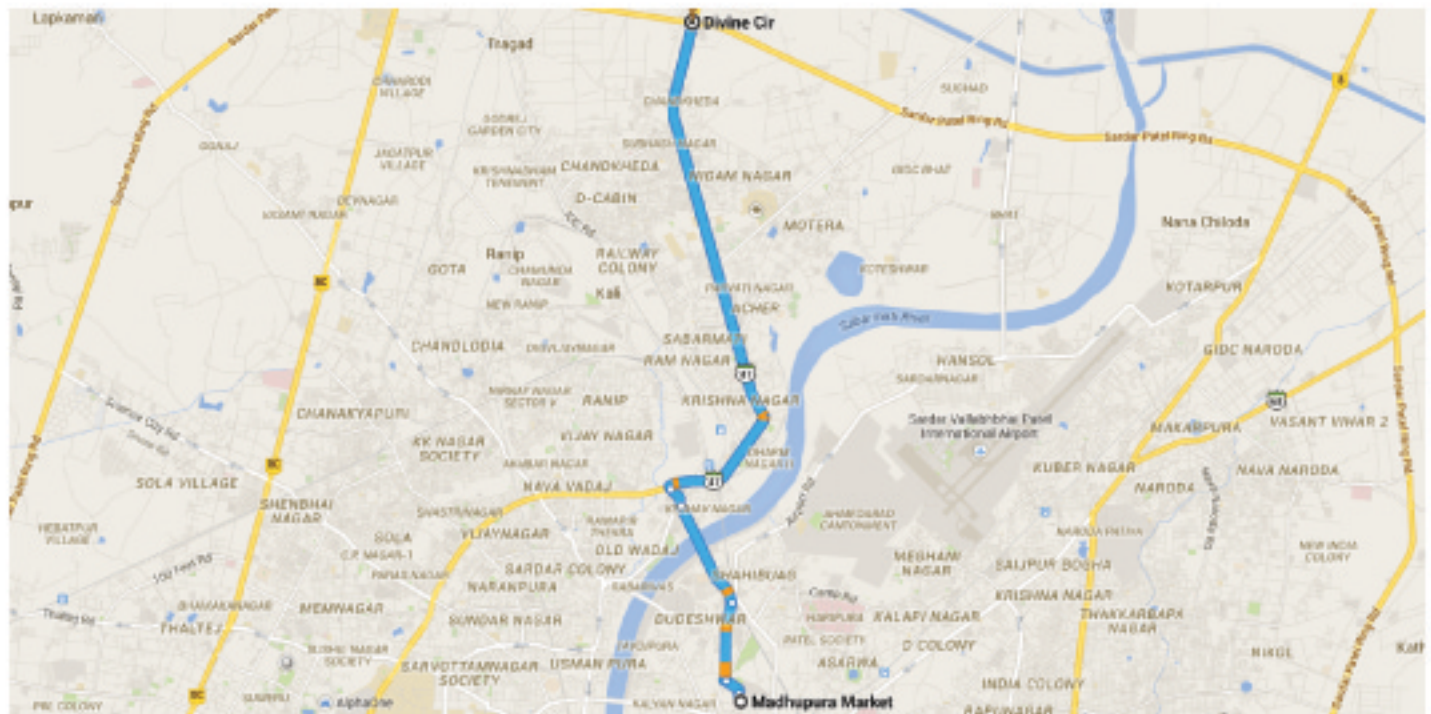

C - 3

12.00 TO 4.30

Drive 11.7 km, 18 min

Directions from Madhupura Market to Divine Cir

## ○ Madhupura Market

Bardolpura, Madhupura, Ahmedabad, Gujarat 380004

Take Dr Ambedkar Rd and Khawaja Nasiruddin Chishti Rd to Chimanbhai Patel Flyover/Gujarat State Highway 41

3.6 km / 7 min

- ↑ 1. Head west towards Madupura Rd  
43 m
- ↪ 2. Turn right onto Madupura Rd  
110 m
- ↑ 3. Continue onto Bhai Motiji Prajapati Marg  
300 m
- 📍 4. At Namaskar Cir, take the 4th exit onto Dr Ambedkar Rd

Pass by HP Petrol Pump (on the left in 1.0 km)

1.2 km